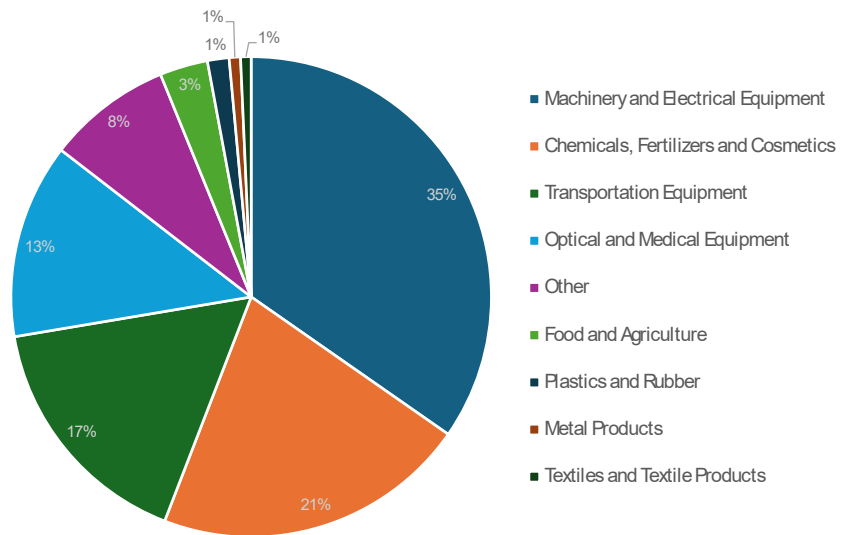

TOP EXPORT INDUSTRY OVERVIEW

- Singapore is Idaho's fifth largest export country.
- Exports to Singapore totaled \$207 million in 2023.
- Exports increased by nearly 2% from last year.
- Exports of Machinery and Electrical Equipment is Idaho's largest export with Singapore.
- Imports with Singapore decreased by 14% from last year.

Note: Chart excludes exports of 1% or less.

IDAHO EXPORTS TO SINGAPORE

EXPORTS BY COMMODITY	2023	2022	YOY % GROWTH
TOTAL ALL COMMODITIES	\$207,453,644	\$259,793,005	-20.15
Machinery and Electrical Equipment	\$71,534,355	\$112,034,899	-36.15
Chemicals, Fertilizers and Cosmetics	\$43,664,742	\$58,389,336	-25.22
Transportation Equipment	\$33,989,529	\$24,604,128	38.15
Optical and Medical Equipment	\$27,061,805	\$44,873,743	-39.69
Other	\$17,257,382	\$4,409,152	291.40
Food and Agriculture	\$6,673,407	\$9,407,845	-29.07
Plastics and Rubber	\$3,001,231	\$1,956,817	53.37
Metal Products	\$1,568,907	\$1,372,410	14.32
Textiles and Textile Products	\$1,458,091	\$1,464,368	-0.43
Precious Stones, Metals and Jewelry	\$627,974	\$-	Infinity
Footwear and Headgear	\$269,615	\$172,772	56.05
Misc. Manufactured Articles, Furniture and Toys	\$117,472	\$288,495	-59.28
Arms and Ammunition	\$99,670	\$682,574	-85.40
Leather and Travel Goods	\$61,154	\$41,195	48.45
Stone, Ceramic and Glass	\$51,095	\$7,616	570.89
Wood, Paper, Pulp, Printing	\$14,198	\$82,960	-82.89
Mineral Products	\$3,017	\$4,695	-35.74