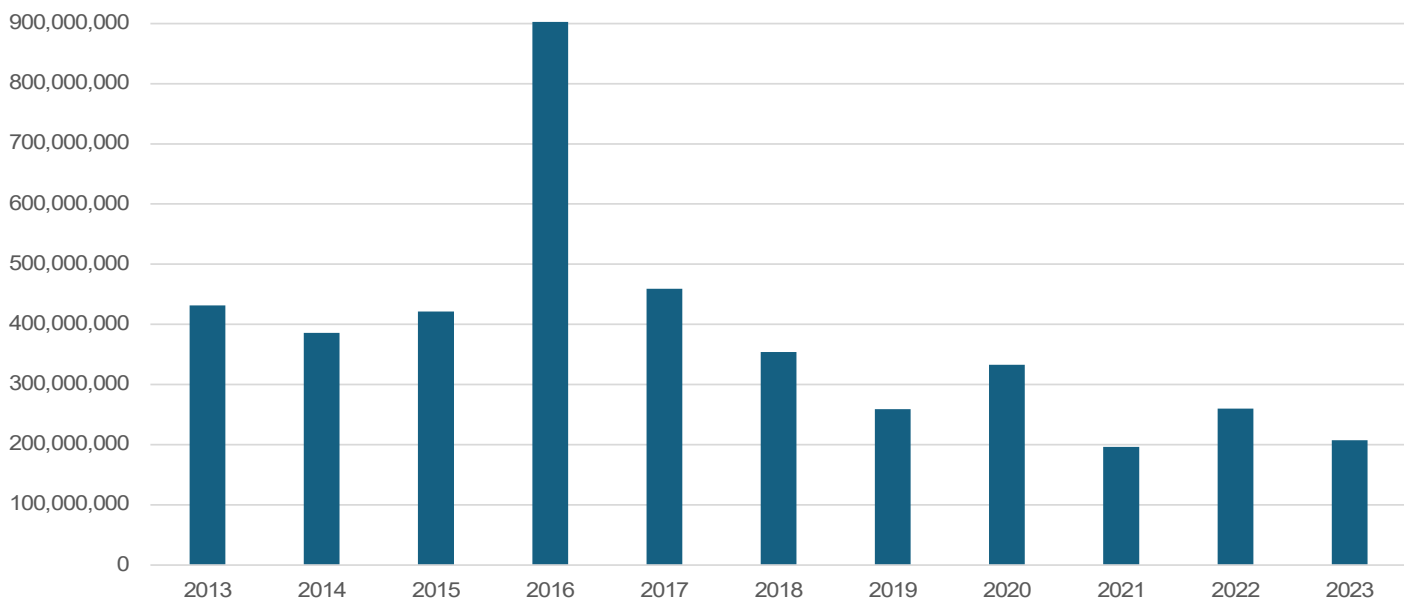

TOP EXPORT INDUSTRY OVERVIEW

- Singapore is Idaho's fifth largest export country.
- Exports to Singapore totaled \$207 million in 2023.
- Exports increased by nearly 2% from last year.
- Exports of Machinery and Electrical Equipment is Idaho's largest export with Singapore.
- Imports with Singapore decreased by 14% from last year.

Note: Chart excludes exports of 1% or less.

IDAHO EXPORTS TO SINGAPORE

EXPORTS BY COMMODITY	2023	2022	YOY % GROWTH
TOTAL ALL COMMODITIES	\$207,453,644	\$259,793,005	-20.15
Machinery and Electrical Equipment	\$71,534,355	\$112,034,899	-36.15
Chemicals, Fertilizers and Cosmetics	\$43,664,742	\$58,389,336	-25.22
Transportation Equipment	\$33,989,529	\$24,604,128	38.15
Optical and Medical Equipment	\$27,061,805	\$44,873,743	-39.69
Other	\$17,257,382	\$4,409,152	291.40
Food and Agriculture	\$6,673,407	\$9,407,845	-29.07
Plastics and Rubber	\$3,001,231	\$1,956,817	53.37
Metal Products	\$1,568,907	\$1,372,410	14.32
Textiles and Textile Products	\$1,458,091	\$1,464,368	-0.43
Precious Stones, Metals and Jewelry	\$627,974	\$-	Infinity
Footwear and Headgear	\$269,615	\$172,772	56.05
Misc. Manufactured Articles, Furniture and Toys	\$117,472	\$288,495	-59.28
Arms and Ammunition	\$99,670	\$682,574	-85.40
Leather and Travel Goods	\$61,154	\$41,195	48.45
Stone, Ceramic and Glass	\$51,095	\$7,616	570.89
Wood, Paper, Pulp, Printing	\$14,198	\$82,960	-82.89
Mineral Products	\$3,017	\$4,695	-35.74