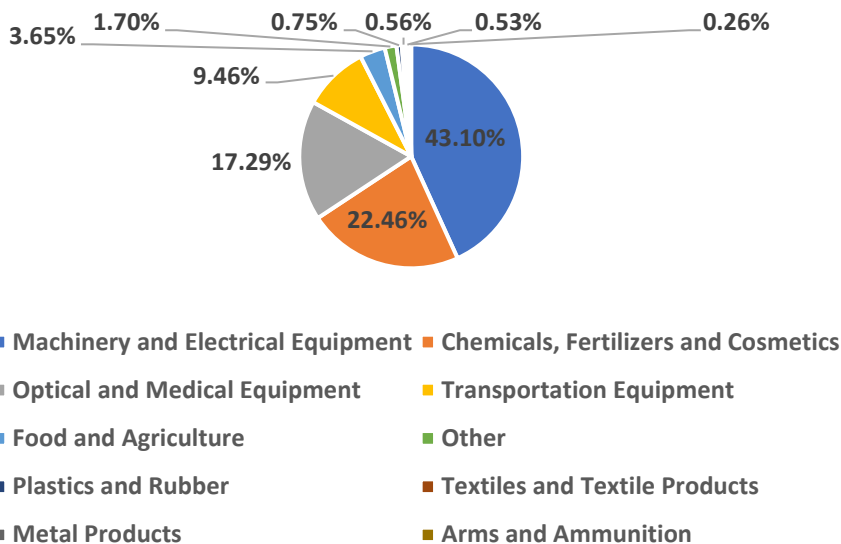

Idaho-Singapore Trade

TOP EXPORT INDUSTRY OVERVIEW

- Singapore is now Idaho's third largest export country.
- Exports increased by 32% from last year.
- Exports of Machinery and Electrical Equipment, Idaho's largest export with Singapore, increased by over 65% from last year.
- Imports with Singapore increased by around 11% from last year.

Note: Chart excludes exports of 1% or less.

IDAHO EXPORTS TO SINGAPORE

EXPORTS BY COMMODITY	2022	2021	YOY % GROWTH
TOTAL ALL COMMODITIES	\$259,953,329	\$196,391,089	32.37
Machinery and Electrical Equipment	\$112,034,899	\$67,547,210	65.86
Chemicals, Fertilizers and Cosmetics	\$58,389,336	\$41,038,215	42.28
Optical and Medical Equipment	\$44,956,943	\$39,025,971	15.20
Transportation Equipment	\$24,604,128	\$29,429,807	-16.40
Food and Agriculture	\$9,484,969	\$7,187,256	31.97
Other	\$4,409,152	\$6,324,412	-30.28
Plastics and Rubber	\$1,956,817	\$1,499,720	30.48
Textiles and Textile Products	\$1,464,368	\$1,062,996	37.76
Metal Products	\$1,372,410	\$1,745,827	-21.39
Arms and Ammunition	\$682,574	\$99,185	588.18
Misc. Manufactured Articles, Furniture and Toys	\$288,495	\$49,996	477.04
Footwear and Headgear	\$172,772	\$74,127	133.08
Wood, Paper, Pulp, Printing	\$82,960	\$1,187,665	-93.01
Leather and Travel Goods	\$41,195	\$8,402	390.30
Stone, Ceramic and Glass	\$7,616	\$100,082	-92.39
Mineral Products	\$4,695	\$10,218	-54.05