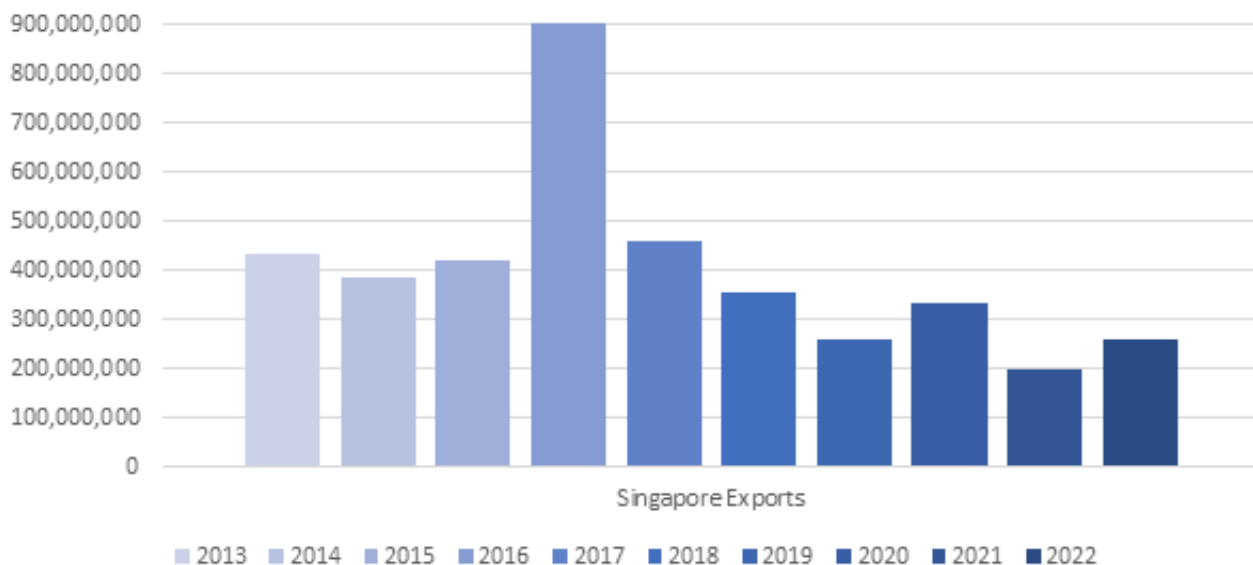

Idaho-Singapore Trade

TOP EXPORT INDUSTRY OVERVIEW

- Singapore is now Idaho's third largest export country.
- Exports increased by 32% from last year.
- Exports of Machinery and Electrical Equipment, Idaho's largest export with Singapore, increased by over 65% from last year.
- Imports with Singapore increased by around 11% from last year.

Note: Chart excludes exports of 1% or less.

IDAHO EXPORTS TO SINGAPORE

EXPORTS BY COMMODITY	2022	2021	YOY % GROWTH
TOTAL ALL COMMODITIES	\$259,953,329	\$196,391,089	32.37
Machinery and Electrical Equipment	\$112,034,899	\$67,547,210	65.86
Chemicals, Fertilizers and Cosmetics	\$58,389,336	\$41,038,215	42.28
Optical and Medical Equipment	\$44,956,943	\$39,025,971	15.20
Transportation Equipment	\$24,604,128	\$29,429,807	-16.40
Food and Agriculture	\$9,484,969	\$7,187,256	31.97
Other	\$4,409,152	\$6,324,412	-30.28
Plastics and Rubber	\$1,956,817	\$1,499,720	30.48
Textiles and Textile Products	\$1,464,368	\$1,062,996	37.76
Metal Products	\$1,372,410	\$1,745,827	-21.39
Arms and Ammunition	\$682,574	\$99,185	588.18
Misc. Manufactured Articles, Furniture and Toys	\$288,495	\$49,996	477.04
Footwear and Headgear	\$172,772	\$74,127	133.08
Wood, Paper, Pulp, Printing	\$82,960	\$1,187,665	-93.01
Leather and Travel Goods	\$41,195	\$8,402	390.30
Stone, Ceramic and Glass	\$7,616	\$100,082	-92.39
Mineral Products	\$4,695	\$10,218	-54.05