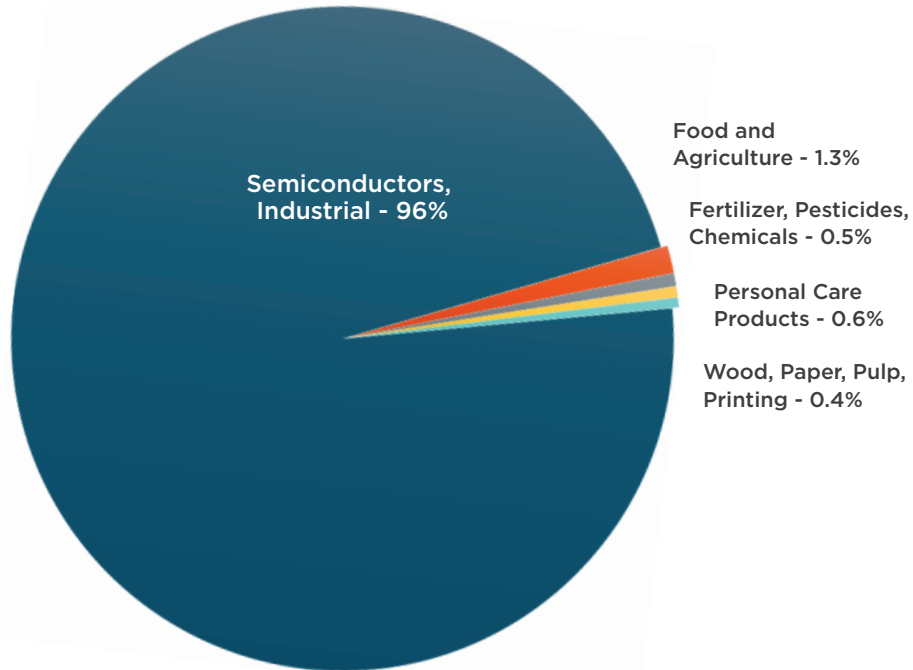

## 2018 TRADE OVERVIEW

Exports to Taiwan increased 17.71% in 2018, almost exclusively due to the strong connections Idaho technology companies have in the nation state.

As of 2017, Taiwan surpassed China and Singapore becoming the no. 2 destination for Idaho exports.

Top technology exports to Taiwan in 2018 included memory, printed circuits and machines for the production and testing of semiconductors.

Exports totalling < \$3M not displayed include fabricated metal products; transportation equipment; office, home and outdoor; mining products; apparel; textiles and other