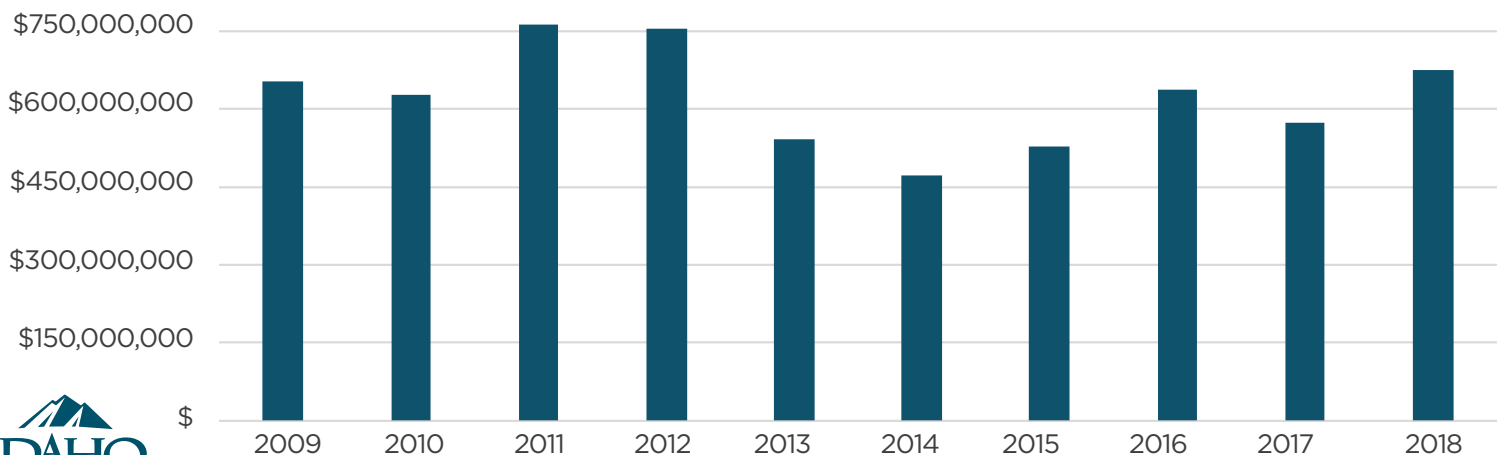

IDAHO EXPORTS TO TAIWAN